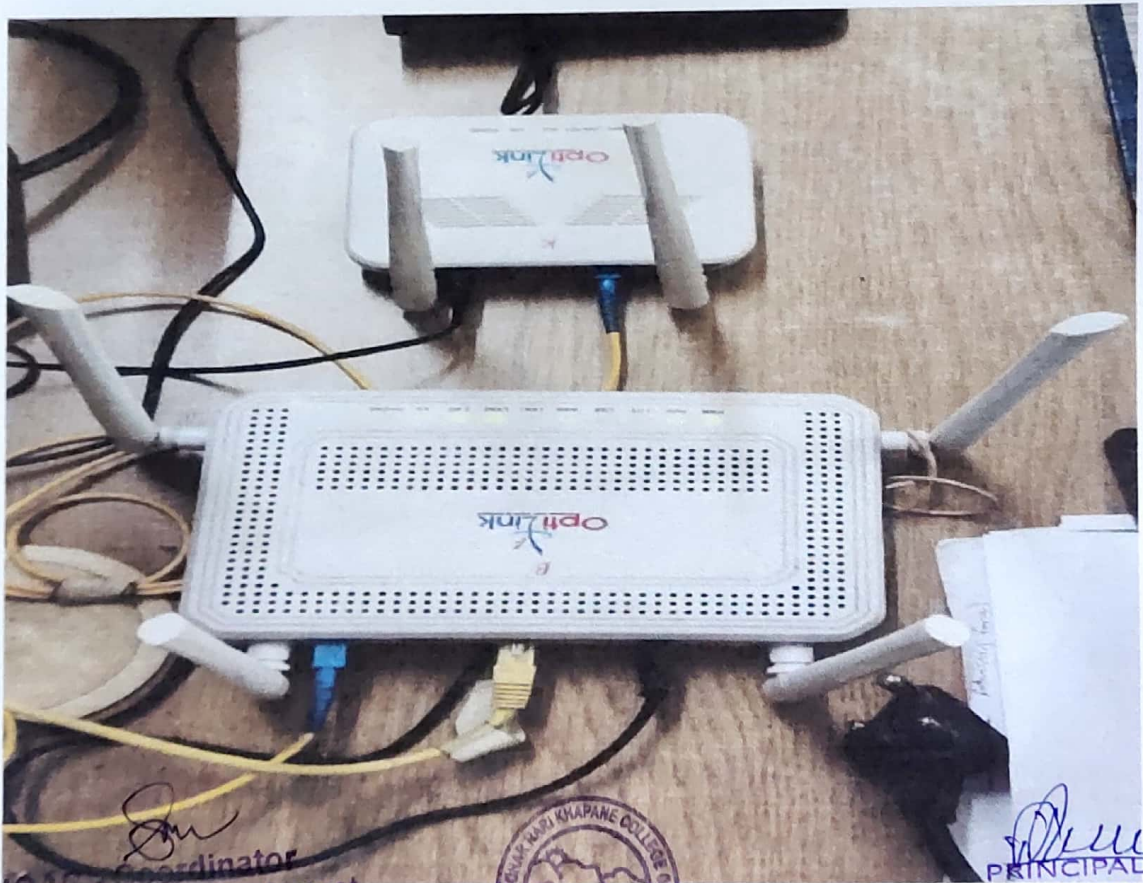

[Signature]
ICAC Coordinator
Shri- M. H. Khapane College of
Arts & Commerce, Pachal.

[Signature]
PRINCIPAL
SHRI MANOHAR HARI KHAPANE
COLLEGE OF ARTS & COM. PACHAL
A/P Raypatan, Tal- Rajapur, Dist- Ratnagiri