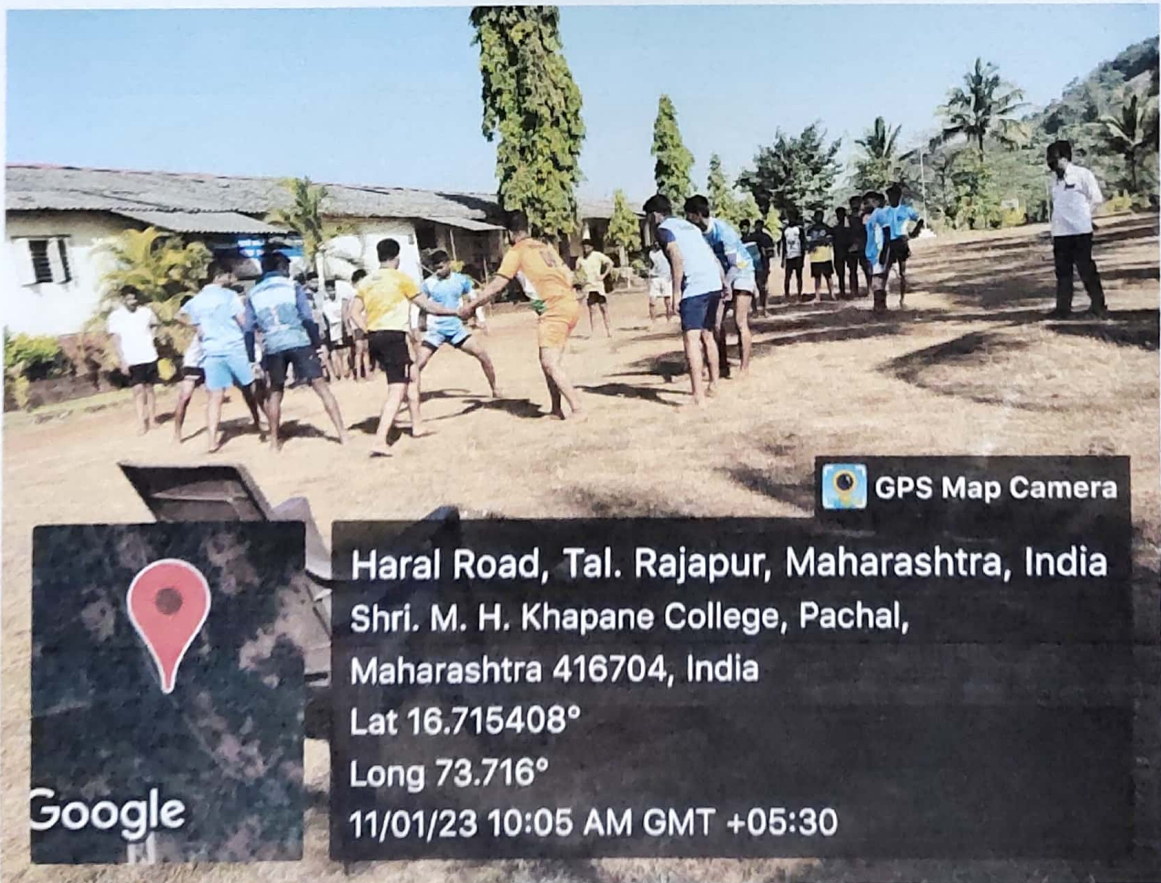

IQAC - Coordinator
Shri- M. H. Khapane College of
Arts & Commerce, Pachal.

PRINCIPAL
SHRI MANOHAR HARI KHAPANE
COLLEGE OF ARTS & COM. PACHAL
A/P Raypatan, Tal- Rajapur, Dist- Ratnagiri

GPS Map Camera

Haral Road, Tal. Rajapur, Maharashtra, India
Shri. M. H. Khapane College, Pachal,
Maharashtra 416704, India
Lat 16.715408°
Long 73.716°
11/01/23 10:06 AM GMT +05:30