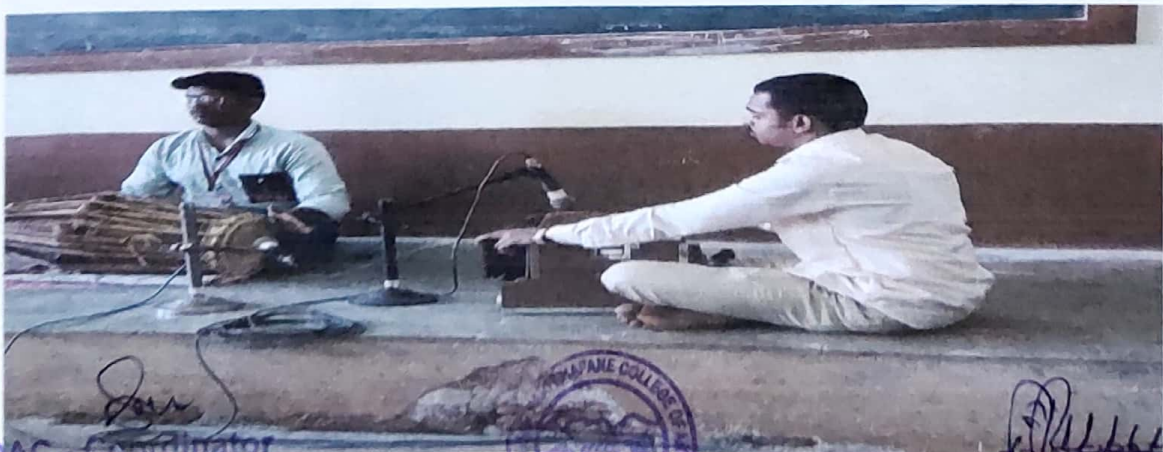

Conducted Sarsvati Photo Praying on the Occasion of Navaratra Utsav

IQAC - Coordinator
Shri- M. H. Khapane College of
Arts & Commerce, Pachal.

SHRI MANOHAR HARI KHAPANE
COLLEGE OF ARTS & COM. PACHAL
A/P Raypatan, Tal- Rajapur, Dist- Ratnagiri